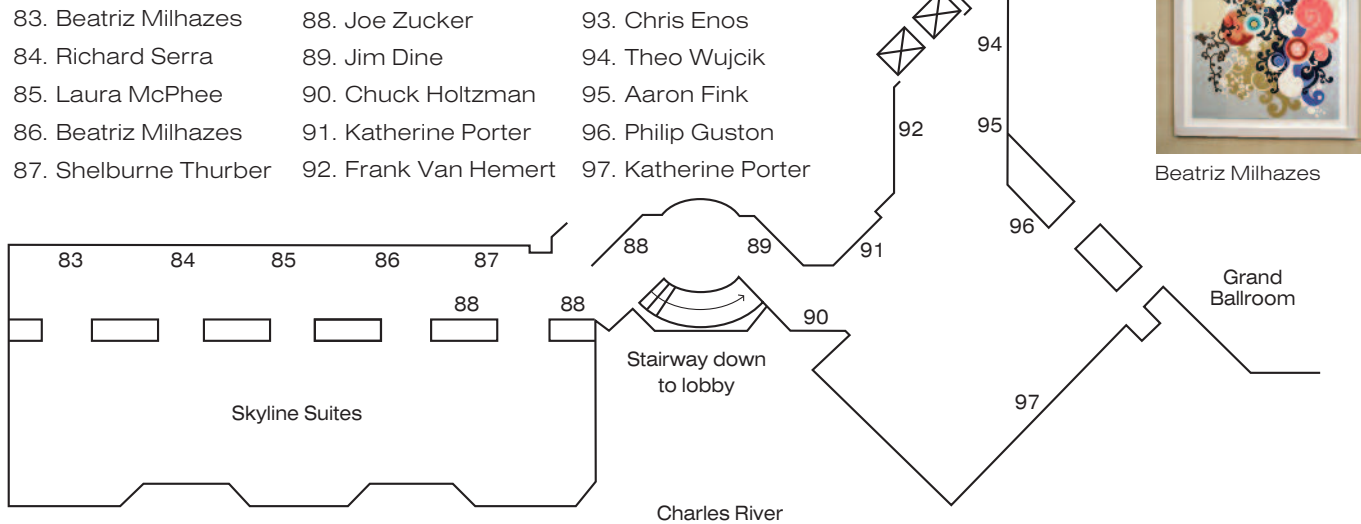

ROYAL SONESTA HOTEL
BOSTON

40 Edwin H. Land Boulevard, Cambridge, MA 02142
Telephone 617.806.4200 Fax: 617.806.4232
Sonesta.com

Lobby Level West Tower

Andy Warhol

Second Floor West Tower

Beatriz Milhazes

Stephen Mueller