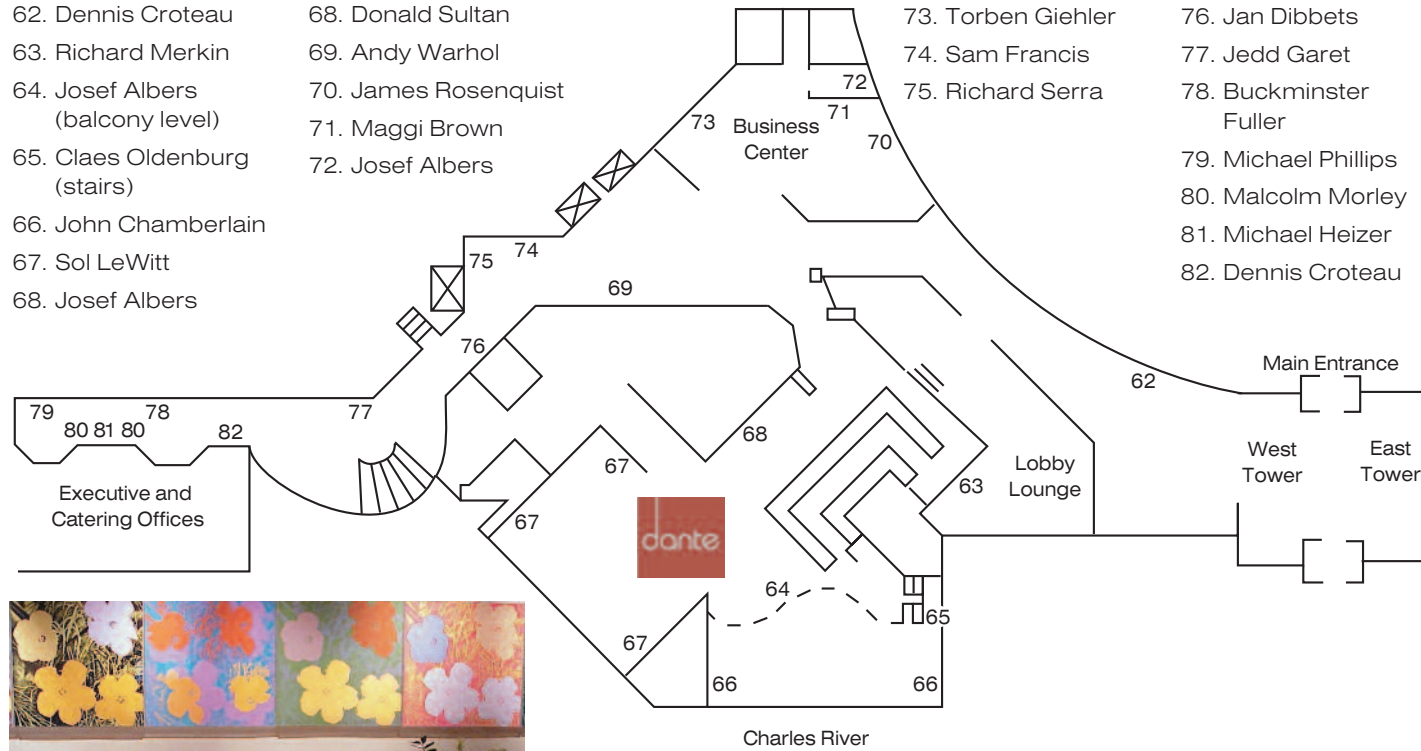

Dennis Croteau

The Royal Sonesta Hotel Boston is a contemporary, AAA Four-Diamond hotel with 400 guest rooms and 22,000 Square Feet of flexible meeting and banquet space. Located on the banks of the Charles River, it offers incredible water and skyline views.

Enjoy two riverfront restaurants, Restaurant dante featuring modern Italian cuisine and ArtBar offering seasonal American cuisine designed for discovery with its combination of small and large plates perfect for sharing, mixing, and matching.

ROYAL SONESTA HOTEL
BOSTON

40 Edwin H. Land Boulevard, Cambridge, MA 02142
Telephone 617.806.4200 Fax: 617.806.4232
Sonesta.com

Lobby Level West Tower

Andy Warhol

Second Floor West Tower

Beatriz Milhazes

Stephen Mueller